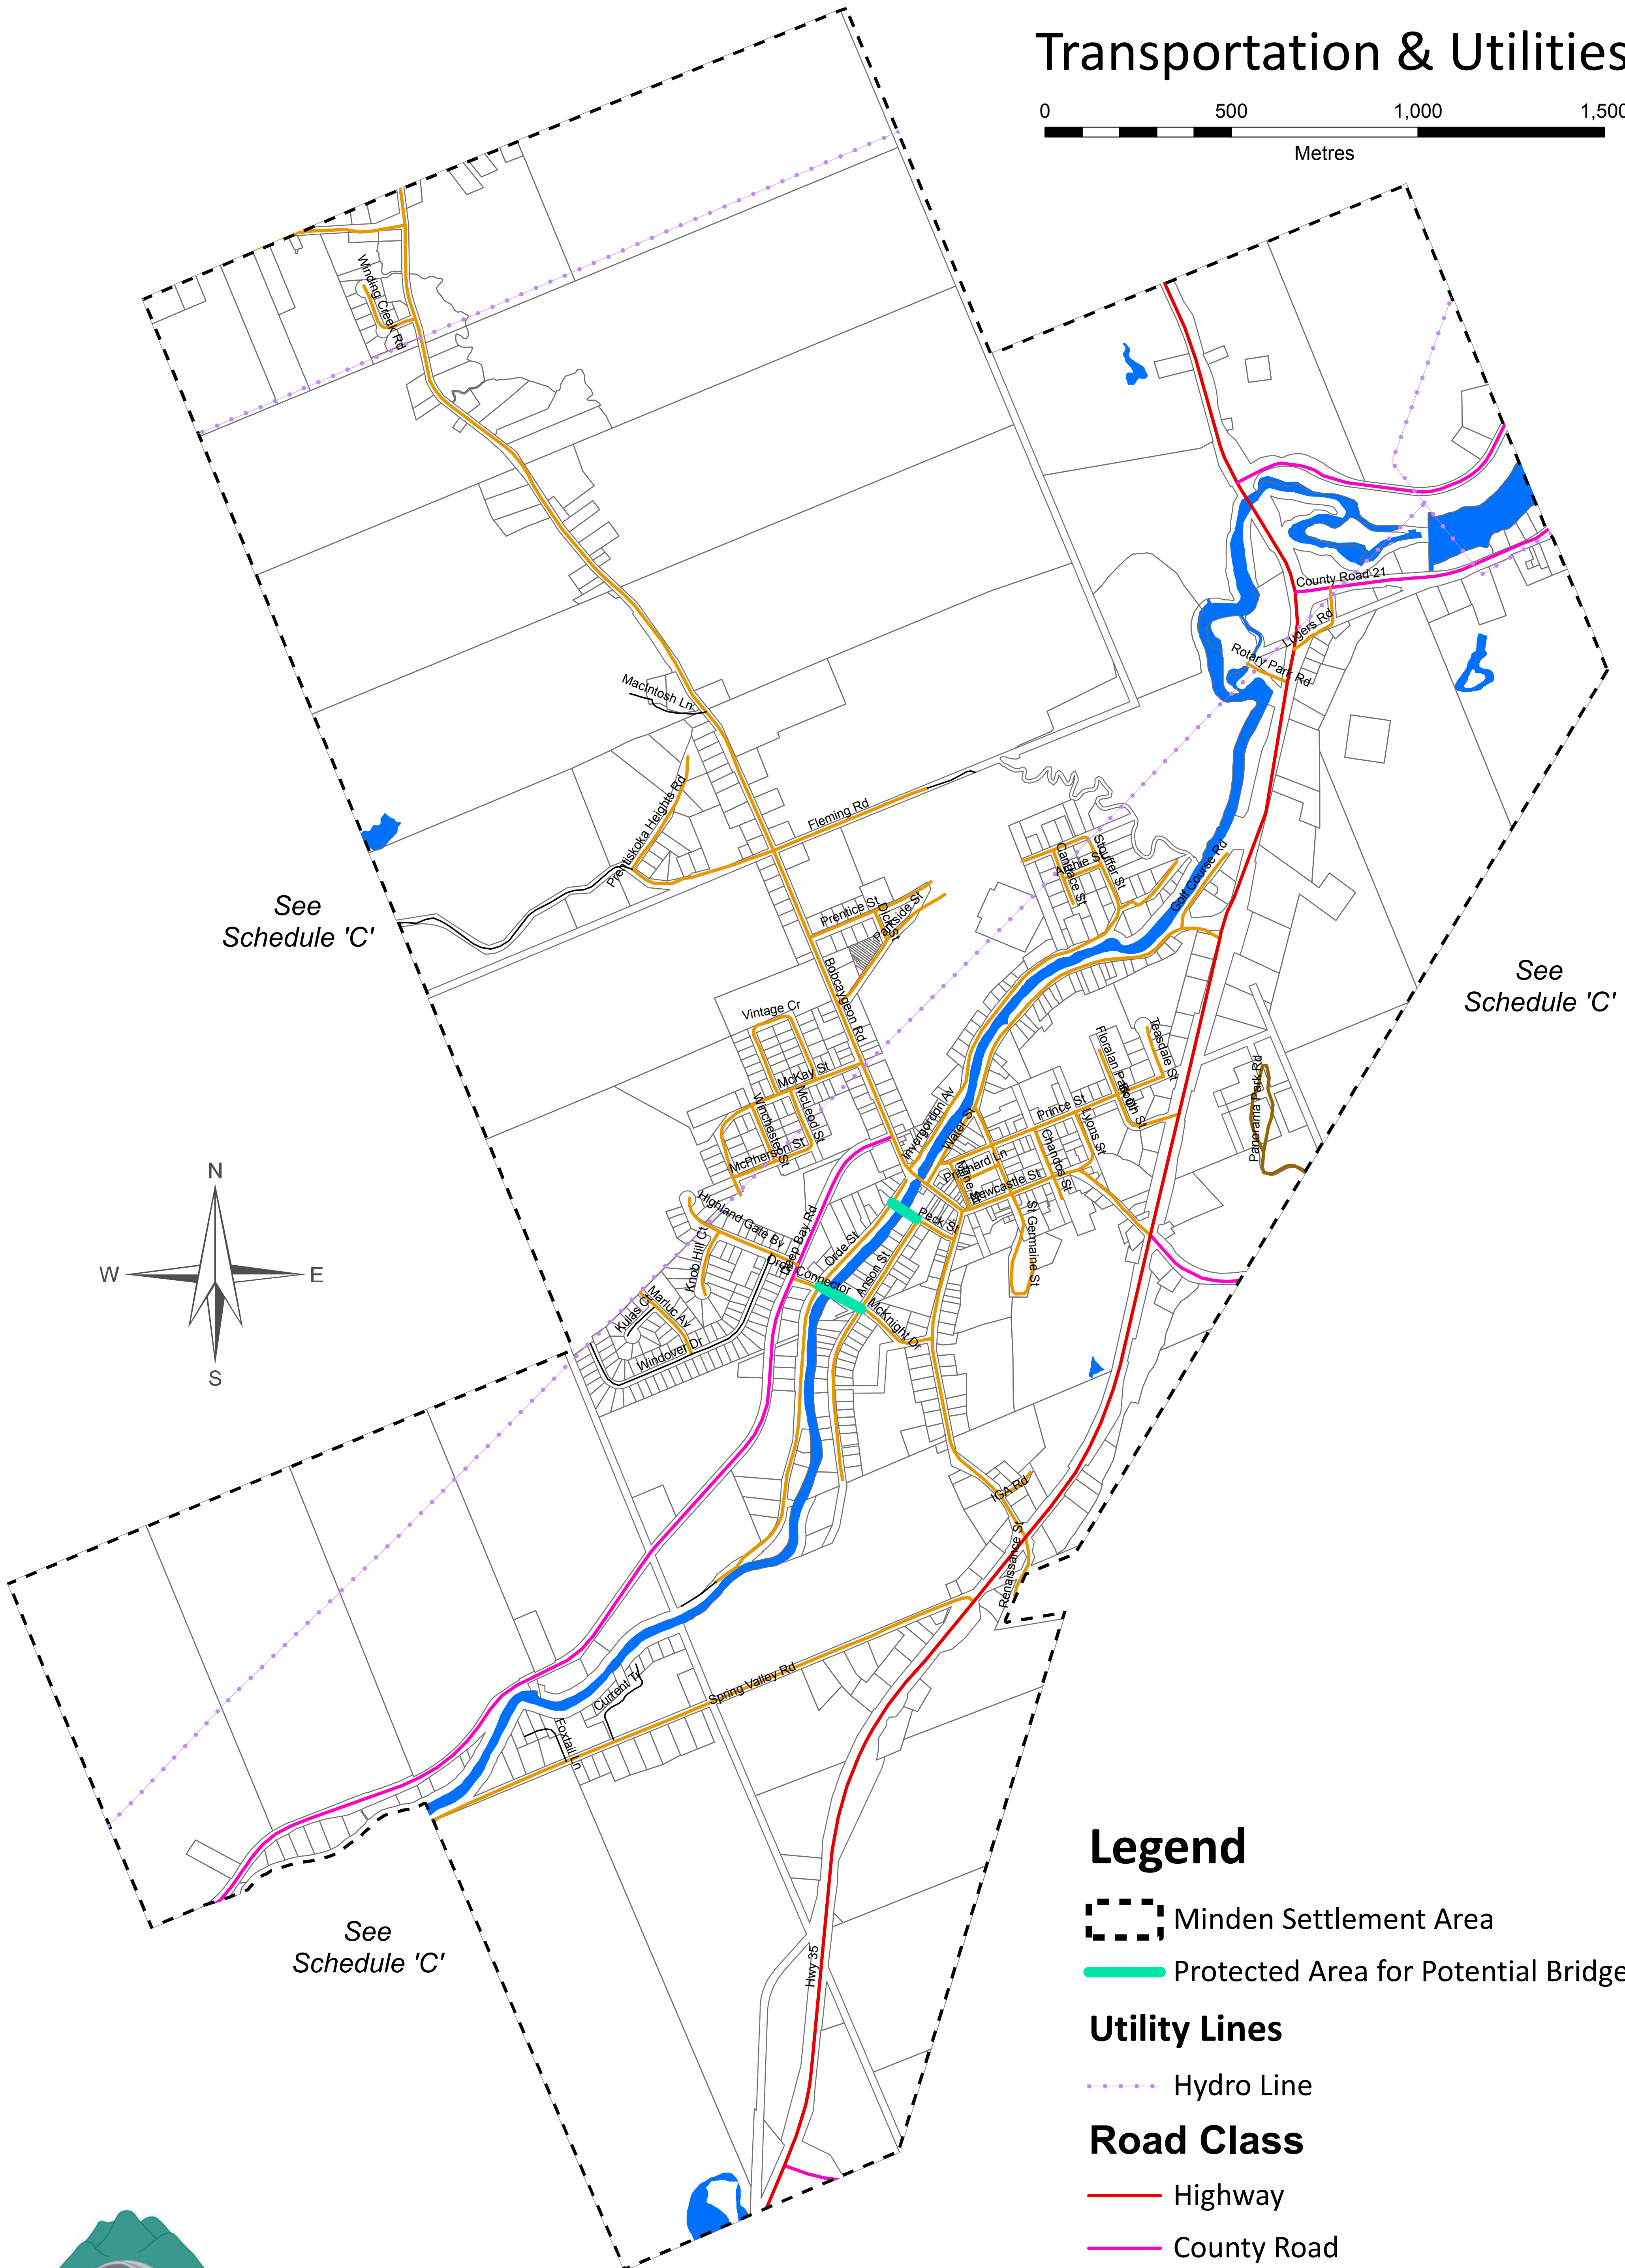

TOWNSHIP OF MINDEN HILLS

Official Plan

Schedule 'C-1'

SETTLEMENT AREA OF MINDEN

Transportation & Utilities

See Schedule 'C'

See Schedule 'C'

See Schedule 'C'

Legend

- Minden Settlement Area
- Protected Area for Potential Bridge
- Utility Lines**
 - Hydro Line
- Road Class**
 - Highway
 - County Road
 - Township Road
 - Seasonal Township Road
 - Private Road