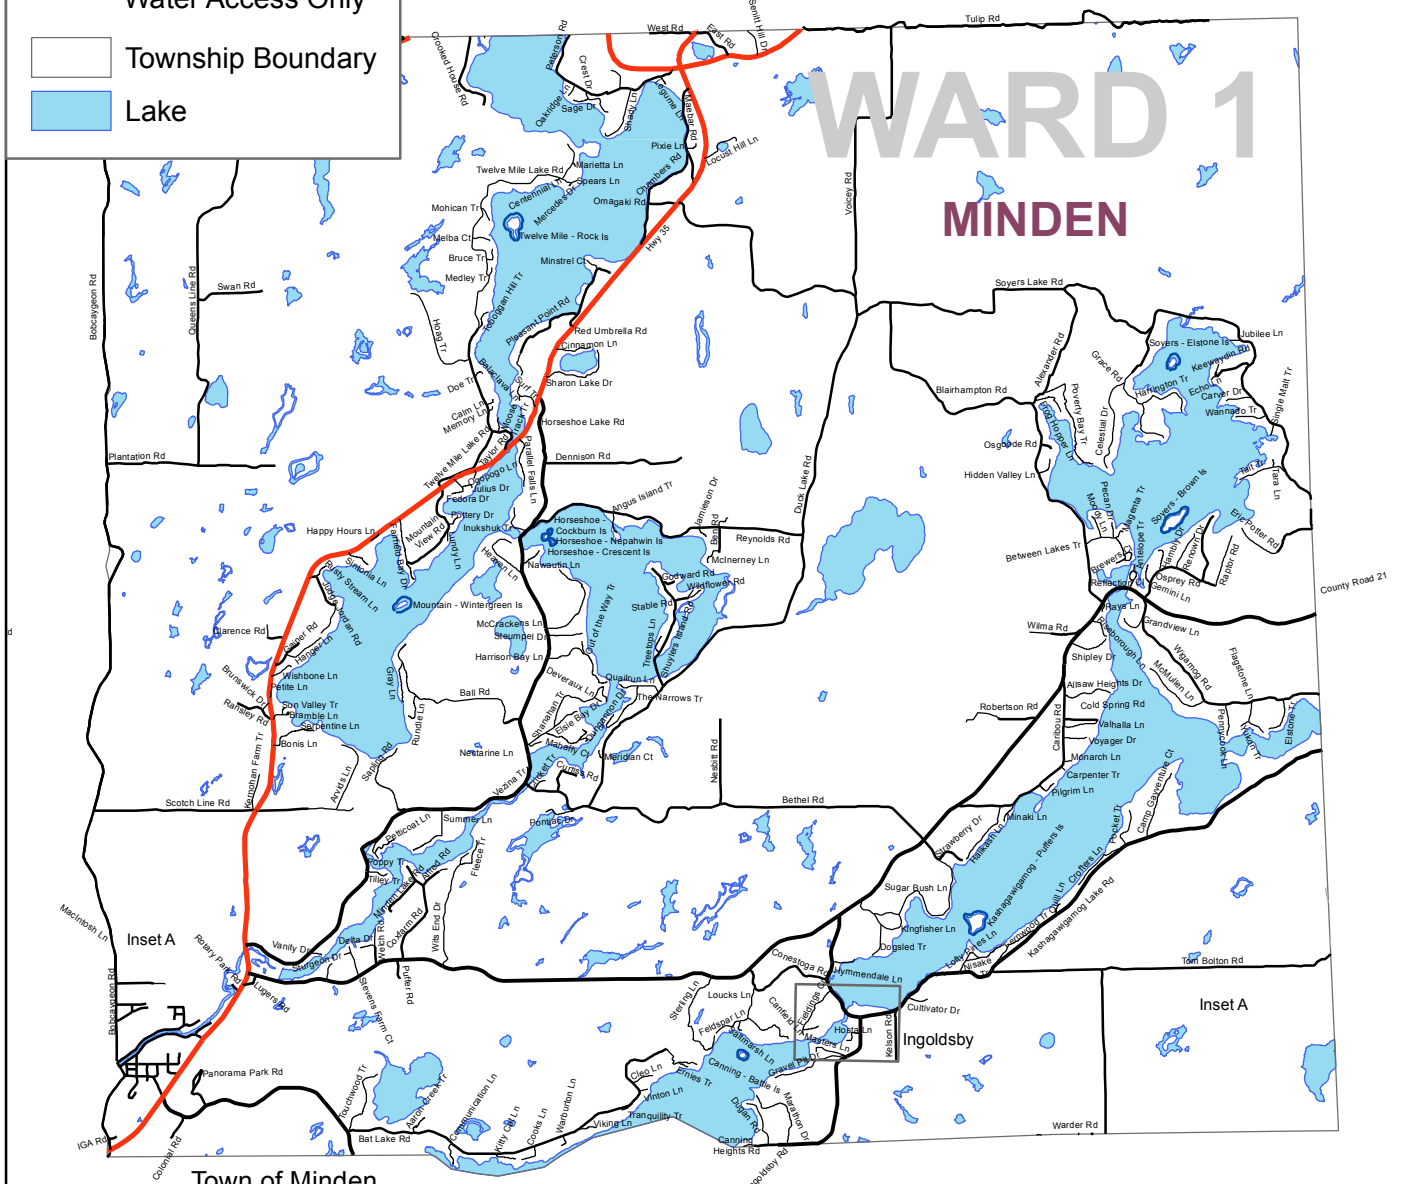

Legend

-  Highway
-  County Road
-  Township Road
-  Private Road
-  Water Access Only
-  Township Boundary
-  Lake

WARD 1 MINDEN

Designed and Produced by the County of Haliburton

Sources:
Ministry of Natural Resources
County of Haliburton