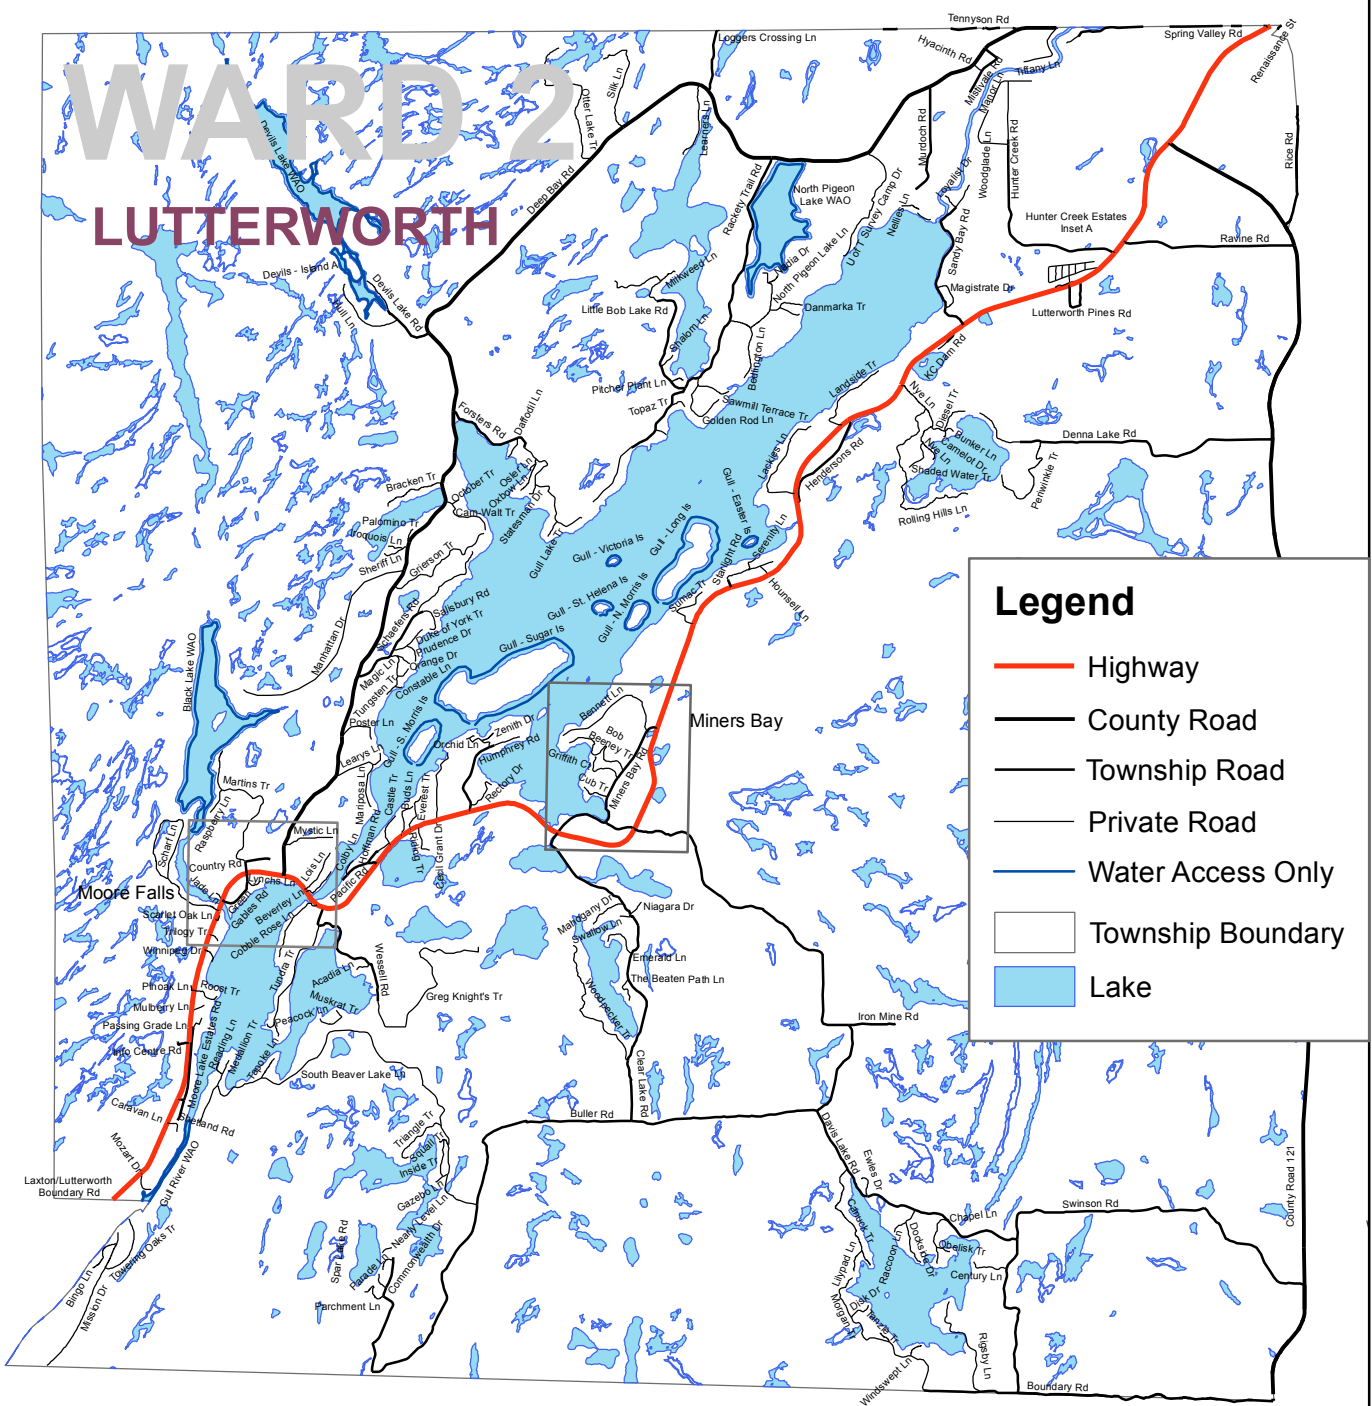

WARD 2 LUTTERWORTH

Legend

- Highway
- County Road
- Township Road
- Private Road
- Water Access Only
- Township Boundary
- Lake

Designed and Produced by the County of Haliburton

Sources:
Ministry of Natural Resources
County of Haliburton