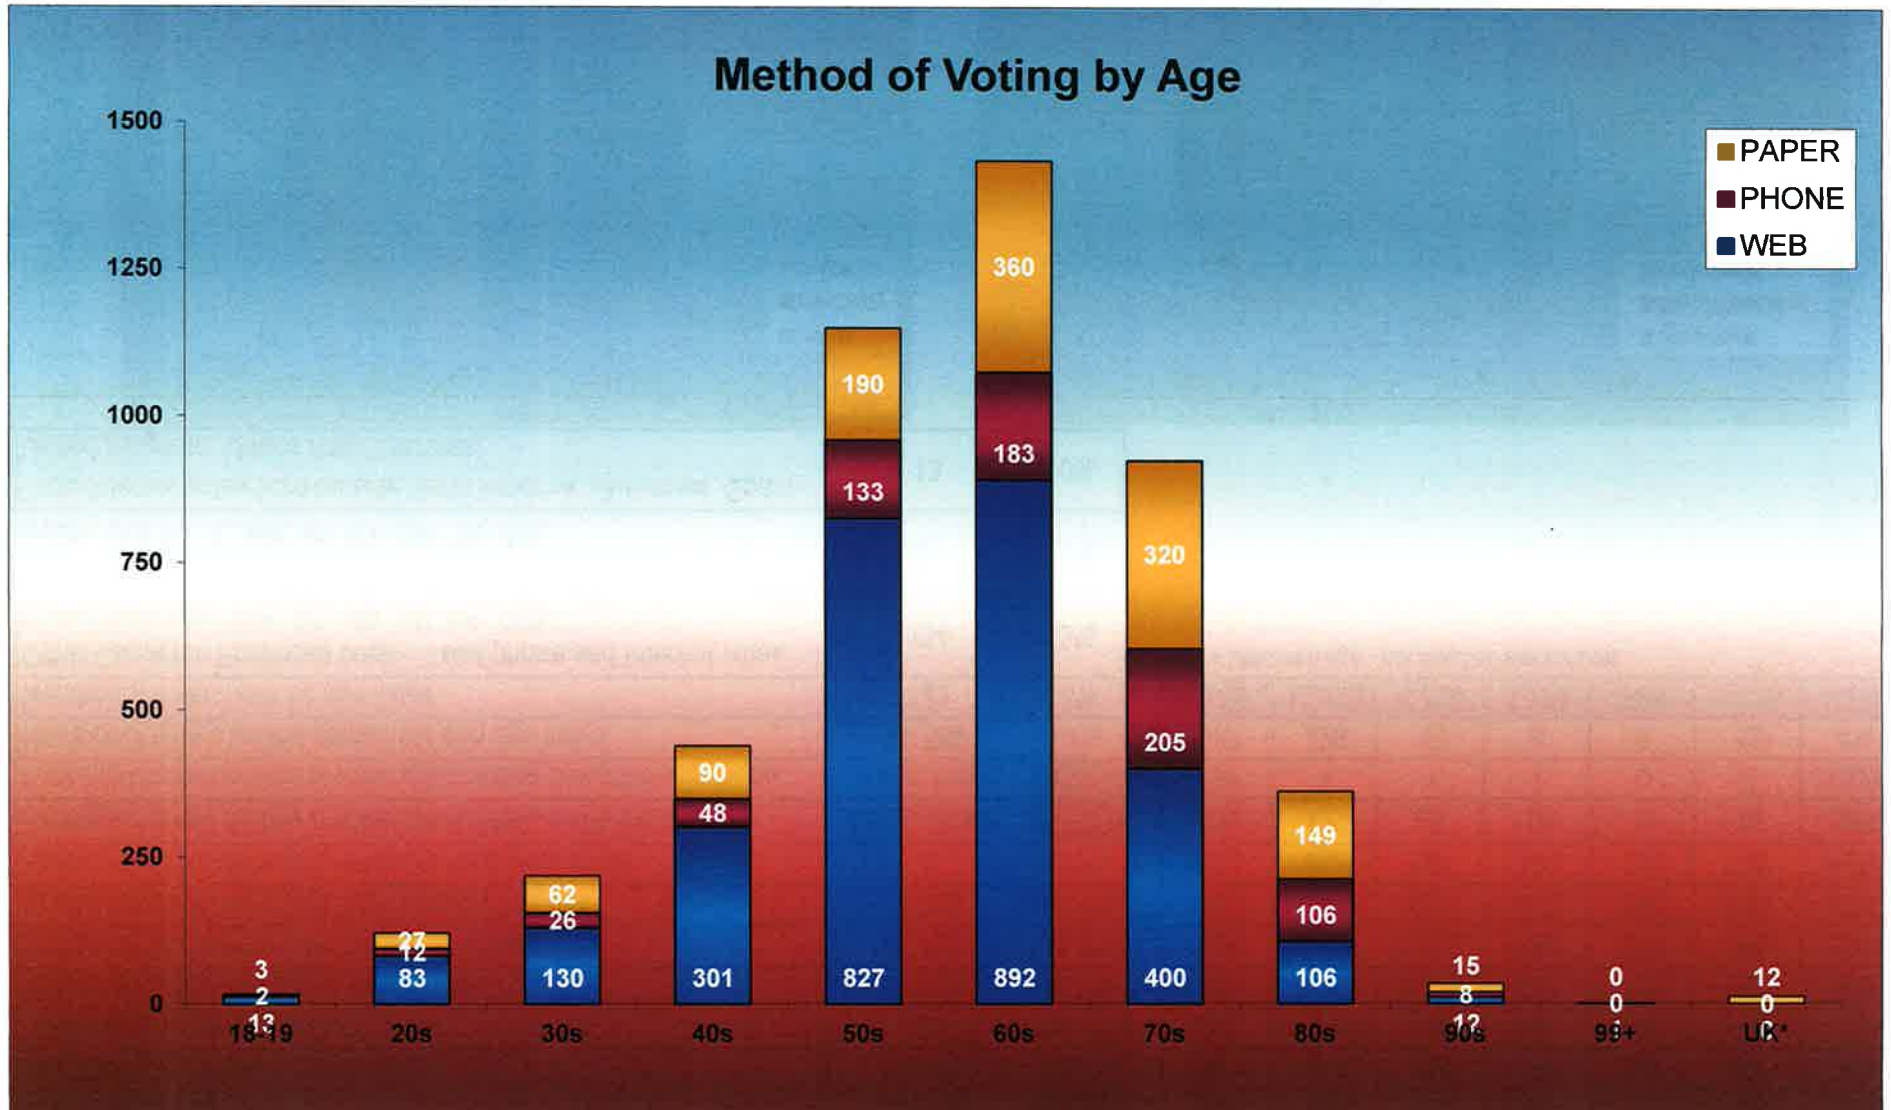

Device	Operating System	Voter Sessions
Computer	Linux	11
	Macintosh	360
	Windows 7	1,302
	Windows NT	367
	Windows Vista	190
	Windows XP	191
Smart Phone	Android	73
	Blackberry	7
	iPhone	48
Tablet	Blackberry Playbook	6
	iPad	288
Other	iPod	1