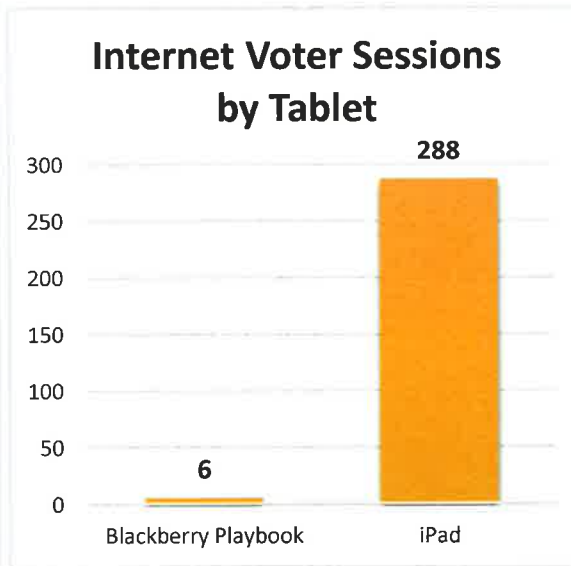

COUNCILLOR WARD 3

Richard BRADLEY	25
Jean NEVILLE	129
Total	154

TRUSTEE, Conseil scolaire Viamonde

Sylvie A, LANDRY	0
Claude K. MBUYI	0
Total	0

	Information Base	Number	%
1	Number of eligible electors setup in system.	11,210	
2	Number of electors who cast at least one ballot.	4,716	
3	Participation rate.	42.1%	
4	Voters who used the Internet to vote.	2,765	58.6%
5	Voters who used the phone to vote.	723	15.3%
6	Voters who used the paper ballot to vote.	1,228	26.0%
7	Voters casting ballots with "Resident" status.	2,750	58.3%
8	Voters casting ballots with "Non-Resident" status.	1,965	41.7%
9	Voters casting ballots with unknown residency status.	1	0.0%
10	Average amount of time a voter spent voting using the Internet.	1 min. 24 sec.	
11	Average amount of time a voter spent voting using the telephone.	2 min. 8 sec.	
12	Number of voters on the elector list with age listed.	10,882	97%
13	Number of voters with no age listed.	328	3%
14	Other Canadian Provinces votes - Total phone and Internet votes from 6 provinces. (AB, BC, MB, NB, NS, QC)	154	3%
15	United States votes - Total phone and Internet votes from 9 US states. (AZ, FL, IL, MA, MI, NY, OH, TX, WA).	51	1%
16	Total Internet votes from outside North America. (Bahamas, Spain United Kingdom, United Arab Emirates)	13	0%

Age Breakdown of Who Voted						
Age	ELIG.	VOTED	WEB	PHONE	PAPER	% Part.
18-19	43	18	13	2	3	42%
20s	426	122	83	12	27	29%
30s	574	218	130	26	62	38%
40s	1,341	439	301	48	90	33%
50s	3,059	1,150	827	133	190	38%
60s	2,847	1,435	892	183	360	50%
70s	1,609	925	400	205	320	57%
80s	855	361	106	106	149	42%
90s	127	35	12	8	15	28%
99+	1	1	1	0	0	100%
UK*	328	12	0	0	12	4%
Total	11,210	4,716	2,765	723	1,228	42%

UK* = Unknown age - not listed on elector's list.

Device	Operating System	Voter Sessions
Computer	Linux	11
	Macintosh	360
	Windows 7	1,302
	Windows NT	367
	Windows Vista	190
	Windows XP	191
Smart Phone	Android	73
	Blackberry	7
	iPhone	48
Tablet	Blackberry Playbook	6
	iPad	288
Other	iPod	1