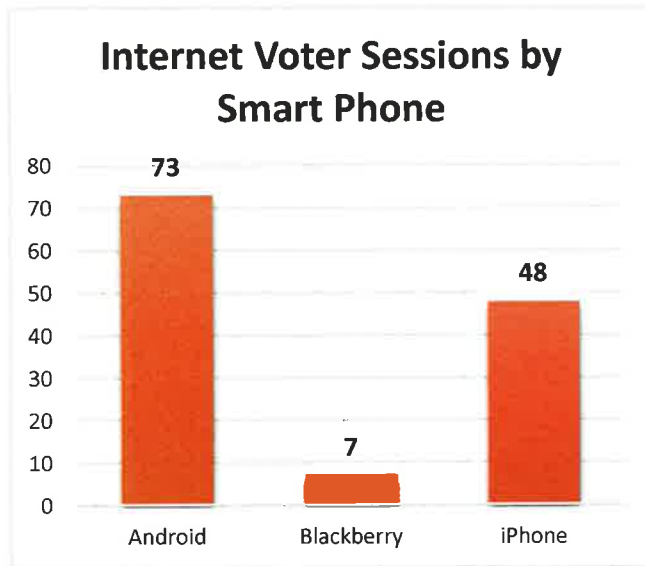

COUNCILLOR WARD 3

Richard BRADLEY	25
Jean NEVILLE	129
Total	154

TRUSTEE, Conseil scolaire Viamonde

Sylvie A, LANDRY	0
Claude K. MBUYI	0
Total	0

	Information Base	Number	%
1	Number of eligible electors setup in system.	11,210	
2	Number of electors who cast at least one ballot.	4,716	
3	Participation rate.	42.1%	
4	Voters who used the Internet to vote.	2,765	58.6%
5	Voters who used the phone to vote.	723	15.3%
6	Voters who used the paper ballot to vote.	1,228	26.0%
7	Voters casting ballots with "Resident" status.	2,750	58.3%
8	Voters casting ballots with "Non-Resident" status.	1,965	41.7%
9	Voters casting ballots with unknown residency status.	1	0.0%
10	Average amount of time a voter spent voting using the Internet.	1 min. 24 sec.	
11	Average amount of time a voter spent voting using the telephone.	2 min. 8 sec.	
12	Number of voters on the elector list with age listed.	10,882	97%
13	Number of voters with no age listed.	328	3%
14	Other Canadian Provinces votes - Total phone and Internet votes from 6 provinces. (AB, BC, MB, NB, NS, QC)	154	3%
15	United States votes - Total phone and Internet votes from 9 US states. (AZ, FL, IL, MA, MI, NY, OH, TX, WA).	51	1%
16	Total Internet votes from outside North America. (Bahamas, Spain United Kingdom, United Arab Emirates)	13	0%

Age Breakdown of Who Voted						
Age	ELIG.	VOTED	WEB	PHONE	PAPER	% Part.
18-19	43	18	13	2	3	42%
20s	426	122	83	12	27	29%
30s	574	218	130	26	62	38%
40s	1,341	439	301	48	90	33%
50s	3,059	1,150	827	133	190	38%
60s	2,847	1,435	892	183	360	50%
70s	1,609	925	400	205	320	57%
80s	855	361	106	106	149	42%
90s	127	35	12	8	15	28%
99+	1	1	1	0	0	100%
UK*	328	12	0	0	12	4%
Total	11,210	4,716	2,765	723	1,228	42%

UK* = Unknown age - not listed on elector's list.

Device	Operating System	Voter Sessions
Computer	Linux	11
	Macintosh	360
	Windows 7	1,302
	Windows NT	367
	Windows Vista	190
	Windows XP	191
Smart Phone	Android	73
	Blackberry	7
	iPhone	48
Tablet	Blackberry Playbook	6
	iPad	288
Other	iPod	1