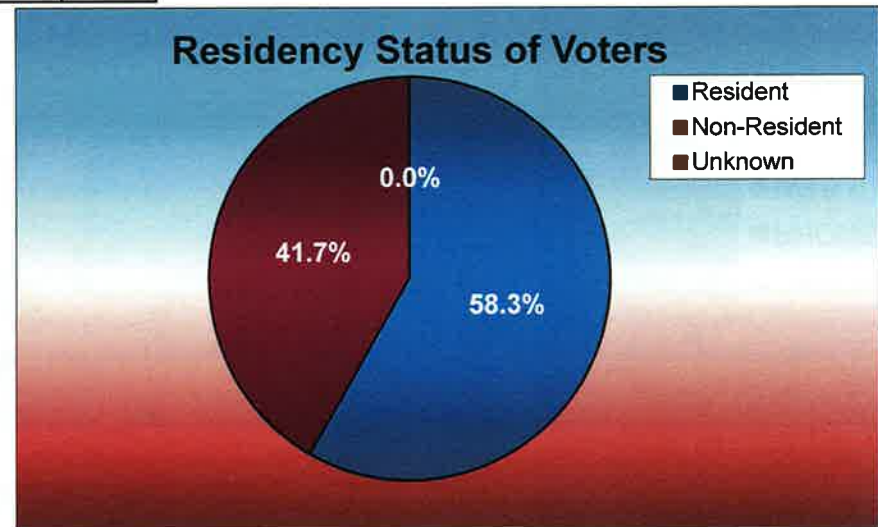

Age Breakdown of Who Voted						
Age	ELIG.	VOTED	WEB	PHONE	PAPER	% Part.
18-19	43	18	13	2	3	42%
20s	426	122	83	12	27	29%
30s	574	218	130	26	62	38%
40s	1,341	439	301	48	90	33%
50s	3,059	1,150	827	133	190	38%
60s	2,847	1,435	892	183	360	50%
70s	1,609	925	400	205	320	57%
80s	855	361	106	106	149	42%
90s	127	35	12	8	15	28%
99+	1	1	1	0	0	100%
UK*	328	12	0	0	12	4%
Total	11,210	4,716	2,765	723	1,228	42%

UK* = Unknown age - not listed on elector's list.