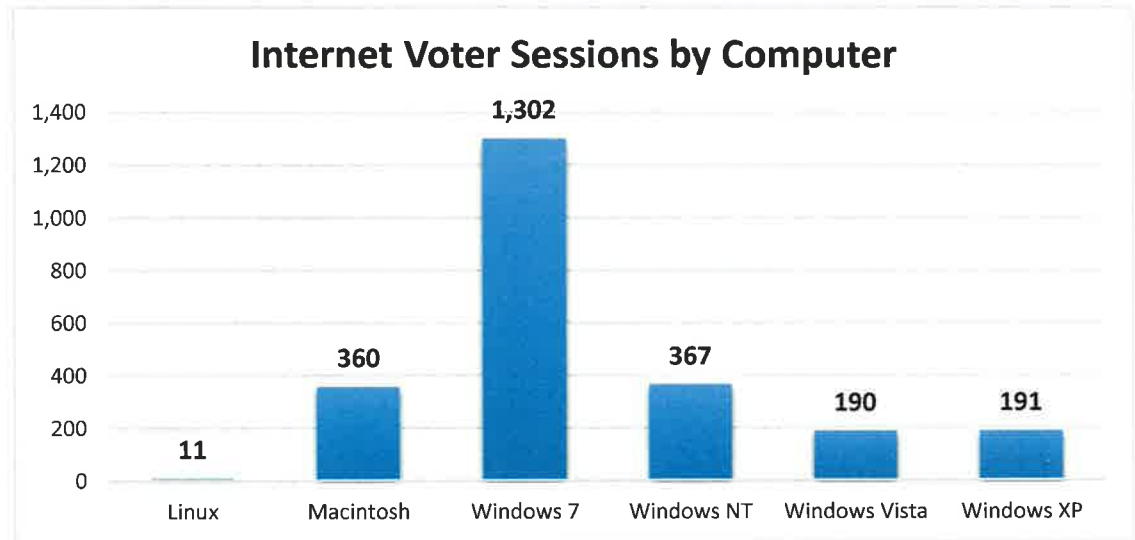

Device	Operating System	Voter Sessions
Computer	Linux	11
	Macintosh	360
	Windows 7	1,302
	Windows NT	367
	Windows Vista	190
	Windows XP	191
Smart Phone	Android	73
	Blackberry	7
	iPhone	48
Tablet	Blackberry Playbook	6
	iPad	288
Other	iPod	1