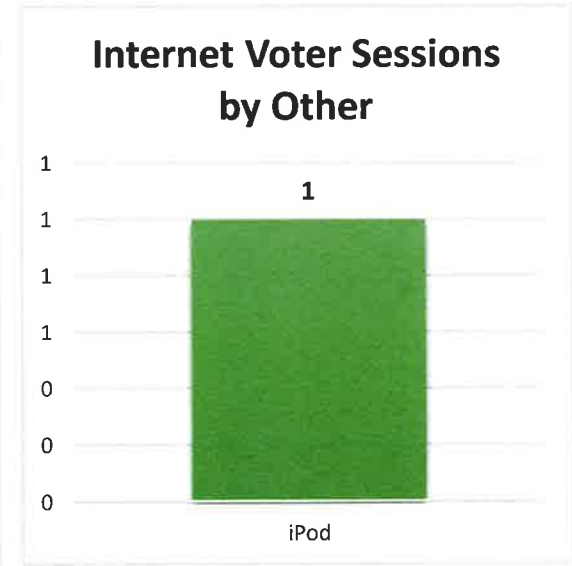

COUNCILLOR WARD 3

Richard BRADLEY	25
Jean NEVILLE	129
Total	154

TRUSTEE, Conseil scolaire Viamonde

Sylvie A, LANDRY	0
Claude K. MBUYI	0
Total	0

	Information Base	Number	%
1	Number of eligible electors setup in system.	11,210	
2	Number of electors who cast at least one ballot.	4,716	
3	Participation rate.	42.1%	
4	Voters who used the Internet to vote.	2,765	58.6%
5	Voters who used the phone to vote.	723	15.3%
6	Voters who used the paper ballot to vote.	1,228	26.0%
7	Voters casting ballots with "Resident" status.	2,750	58.3%
8	Voters casting ballots with "Non-Resident" status.	1,965	41.7%
9	Voters casting ballots with unknown residency status.	1	0.0%
10	Average amount of time a voter spent voting using the Internet.	1 min. 24 sec.	
11	Average amount of time a voter spent voting using the telephone.	2 min. 8 sec.	
12	Number of voters on the elector list with age listed.	10,882	97%
13	Number of voters with no age listed.	328	3%
14	Other Canadian Provinces votes - Total phone and Internet votes from 6 provinces. (AB, BC, MB, NB, NS, QC)	154	3%
15	United States votes - Total phone and Internet votes from 9 US states. (AZ, FL, IL, MA, MI, NY, OH, TX, WA).	51	1%
16	Total Internet votes from outside North America. (Bahamas, Spain United Kingdom, United Arab Emirates)	13	0%

Age Breakdown of Who Voted						
Age	ELIG.	VOTED	WEB	PHONE	PAPER	% Part.
18-19	43	18	13	2	3	42%
20s	426	122	83	12	27	29%
30s	574	218	130	26	62	38%
40s	1,341	439	301	48	90	33%
50s	3,059	1,150	827	133	190	38%
60s	2,847	1,435	892	183	360	50%
70s	1,609	925	400	205	320	57%
80s	855	361	106	106	149	42%
90s	127	35	12	8	15	28%
99+	1	1	1	0	0	100%
UK*	328	12	0	0	12	4%
Total	11,210	4,716	2,765	723	1,228	42%

UK* = Unknown age - not listed on elector's list.

Device	Operating System	Voter Sessions
Computer	Linux	11
	Macintosh	360
	Windows 7	1,302
	Windows NT	367
	Windows Vista	190
	Windows XP	191
Smart Phone	Android	73
	Blackberry	7
	iPhone	48
Tablet	Blackberry Playbook	6
	iPad	288
Other	iPod	1