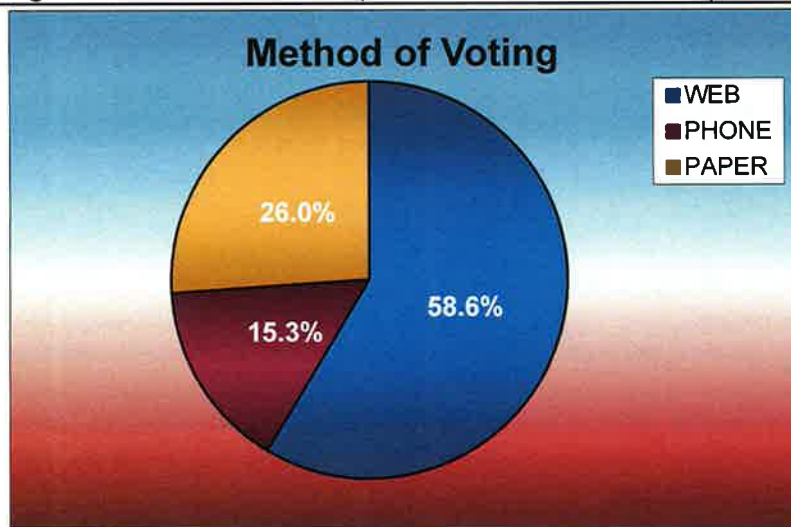

Age Breakdown of Who Voted						
Age	ELIG.	VOTED	WEB	PHONE	PAPER	% Part.
18-19	43	18	13	2	3	42%
20s	426	122	83	12	27	29%
30s	574	218	130	26	62	38%
40s	1,341	439	301	48	90	33%
50s	3,059	1,150	827	133	190	38%
60s	2,847	1,435	892	183	360	50%
70s	1,609	925	400	205	320	57%
80s	855	361	106	106	149	42%
90s	127	35	12	8	15	28%
99+	1	1	1	0	0	100%
UK*	328	12	0	0	12	4%
Total	11,210	4,716	2,765	723	1,228	42%

UK* = Unknown age - not listed on elector's list.